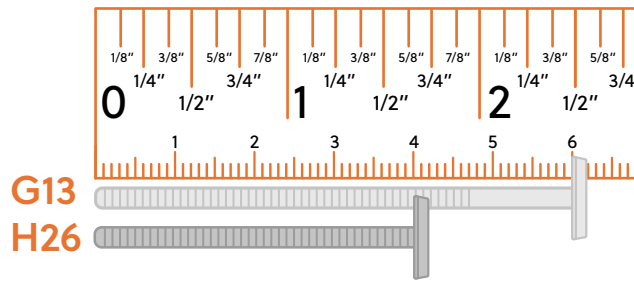

Assembly instructions for: Bed Rails

Part # 134843 (02/20/23)

Life doesn't come with instructions, but this does

HARDWARE

This bag contains small parts that present a choking hazard for children under 3 years of age. These parts are for adult assembly only and should be permanently affixed to the furniture. Any unused parts should be discarded properly.