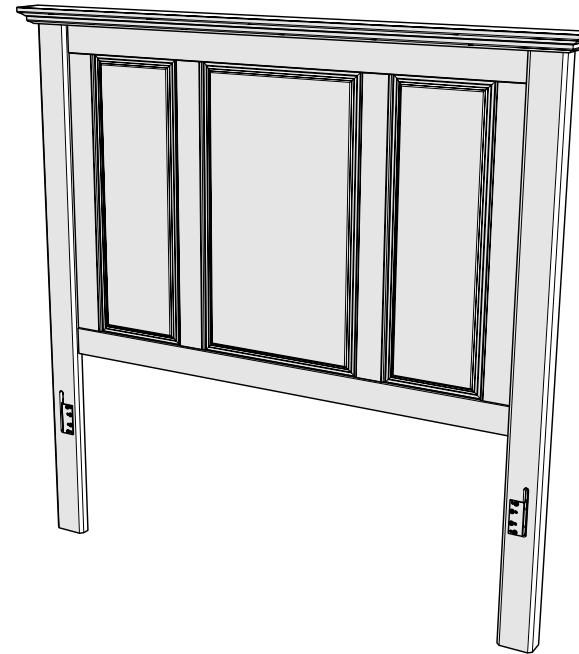

Assembly instructions for:

Headboard

Part # 10510820 (10/19/22)

Life doesn't come with
instructions, but this does

HARDWARE

This bag contains small parts that present a choking hazard for children under 3 years of age. These parts are for adult assembly only and should be permanently affixed to the furniture. Any unused parts should be discarded properly.

Esta bolsa contiene piezas pequeñas que presentan un peligro de asfixia. para niños menores de 3 años. Estas piezas son para adultos. montaje solamente y debe fijarse permanentemente a la muebles. Las piezas no utilizadas deben desecharse correctamente.