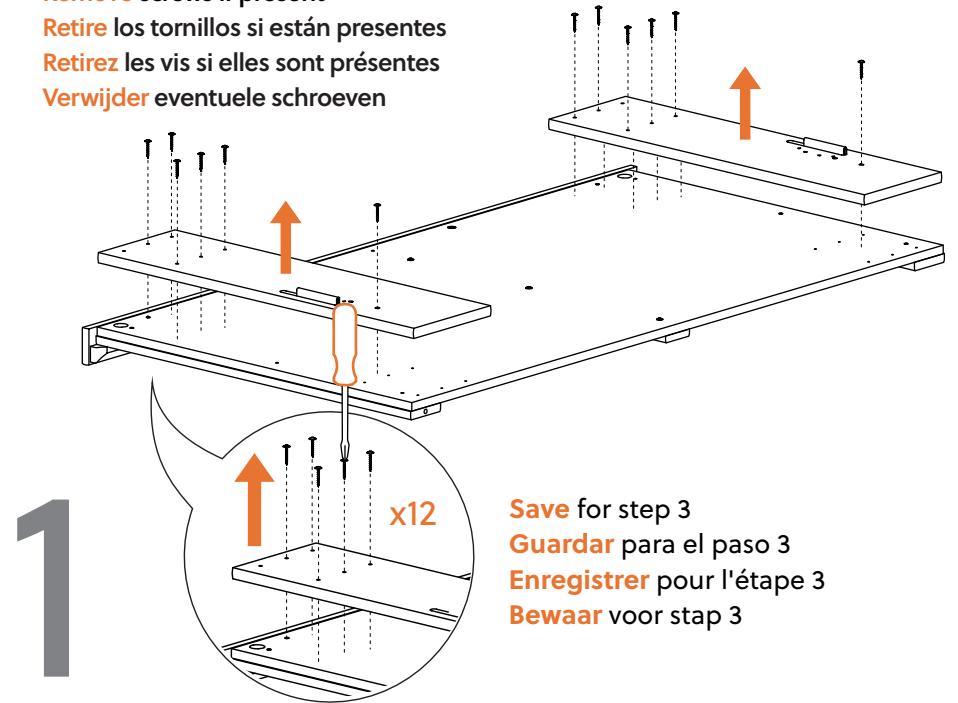

Assembly instructions for:
Headboard

Part # 141240 (06/10/24)

Scan Code for
Video Tutorial

 WATCH NOW

Signature
DESIGN
BY ASHLEY
Life doesn't come with
instructions, but this does

HARDWARE

TOOLS

BUST OUT

REQUIRED TOOL

Bed Rail Option

(no storage footboard)

Remove screws if present
Retire los tornillos si están presentes
Retirez les vis si elles sont présentes
Verwijder eventuele schroeven

Leg Placement

Roll Slat Option