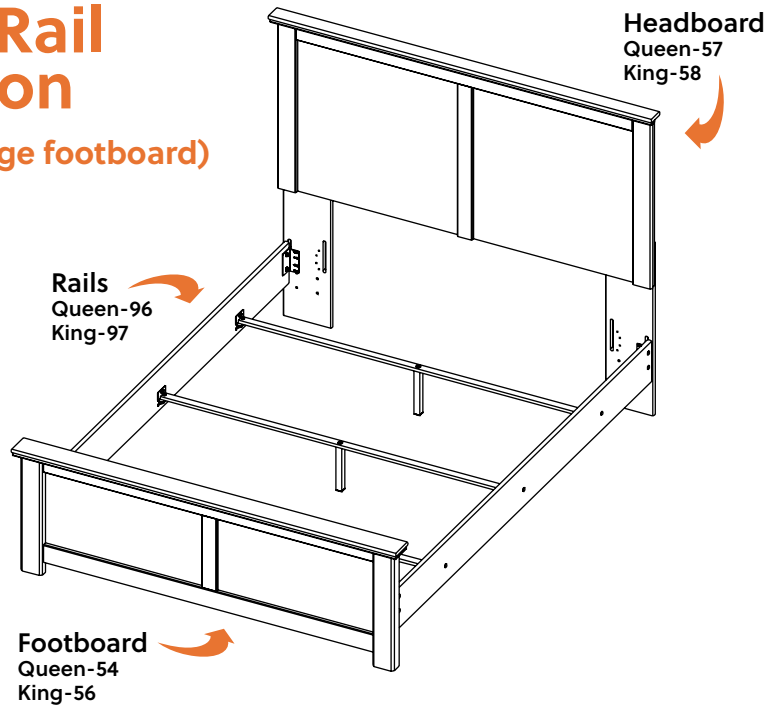

Assembly instructions for:
Headboard

Part # 141240 (06/10/24)

Scan Code for
Video Tutorial

 WATCH NOW

Signature
DESIGN
BY ASHLEY
Life doesn't come with
instructions, but this does

HARDWARE

TOOLS

BUST OUT

REQUIRED TOOL

Bed Rail Option

(no storage footboard)

Remove screws if present
Retire los tornillos si están presentes
Retirez les vis si elles sont présentes
Verwijder eventuele schroeven

Leg Placement

Roll Slat Option

(with storage footboard)

1

2

3

Leg Placement

4

5